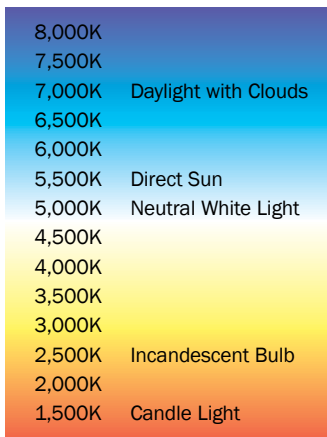

High CRI Lower CRI

By producing a color rendering index (CRI) of 94 at 5,000K, the A-dec LED mimics nature. Observe the difference when compared to less refined LED operatory lights with a lower CRI.

A-dec LED